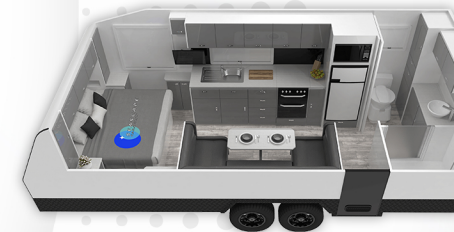

Family Layouts

Couples Layouts

206-2

Seascape Caravans offers a number of floorplans to choose from. These can be customised by you to create your ideal design.

The layouts are built to maximise storage and living space, while offering the functionality of full kitchen and ensuite facilities. The modern styled interiors include flush fit door latches, plush upholstery and full laminate splashback and benchtops that are available in a range of colour options.